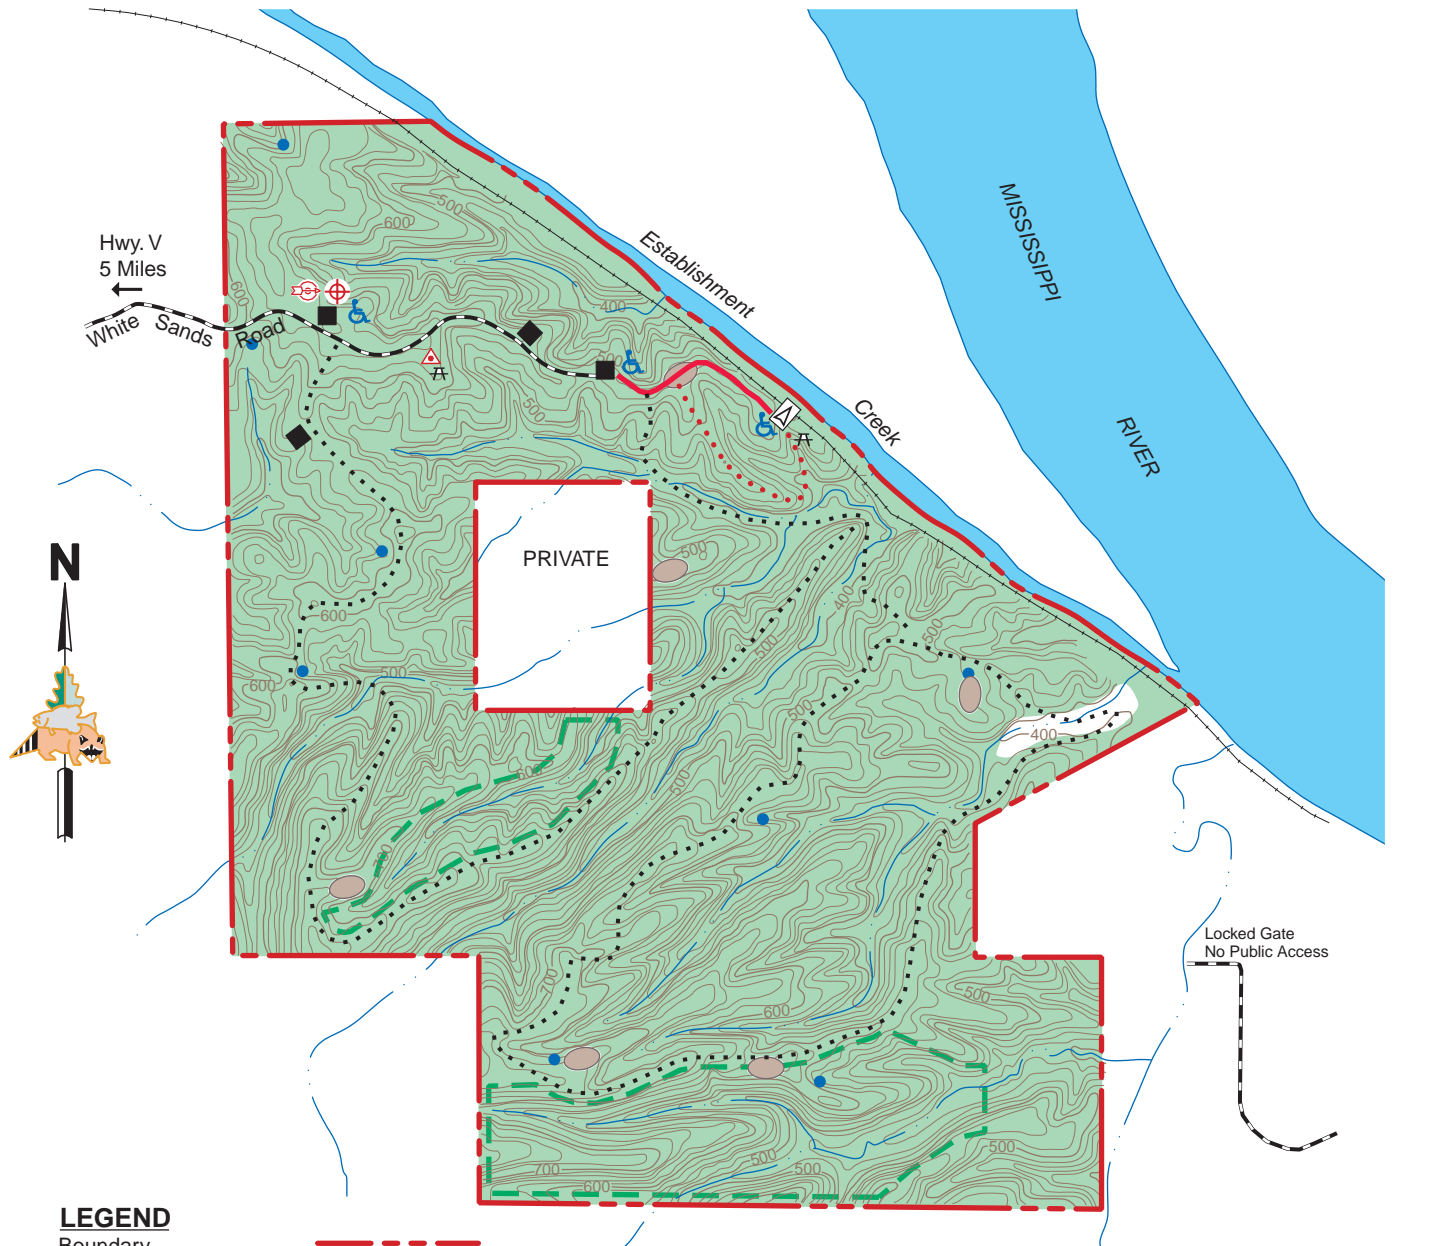

MAGNOLIA HOLLOW CONSERVATION AREA

STE. GENEVIEVE COUNTY
1740 ACRES

LEGEND

Boundary	
Gravel Road	
Drainage	
Hiking Trail	
Disabled Accessible Trail	
Area Access Trail	
Parking Lot	
Wildlife Water Hole	
Archery Range	
Clay Pigeon Range	
Woodland Food Plot	
Viewing Platform	
Primitive Camping Area	
Picnic Area	
Disabled Accessible	
Forest	
Topography	
Brickey Hills Natural Area	

VICINITY MAP

SCALE